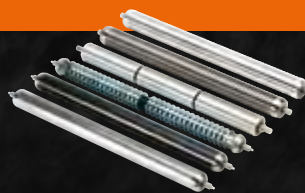

ACCESSORIES

- Turf Groomer: 22" (55.9 cm) width and 0.25" (6.3mm) or 0.50" (12.7mm) spacing
- Spiker
- Powered rear roller cleaning brush
- High cut kit - 15/16" 2.4 cm when used with 2 3/16" roller
- Premium seat - grammar seat in grey vinyl with suspension base, adjustable brackets
- ROPS mounted LED light kit
- Dew whip holder
- Canopy / sunshade kit - adjustable
- Tow bar
- Traction tire assembly 18 x 9.5 x 8 (wheel and tire)
- Turf brushing groomer
- Bi-directional groomers and brushes 3WD kit